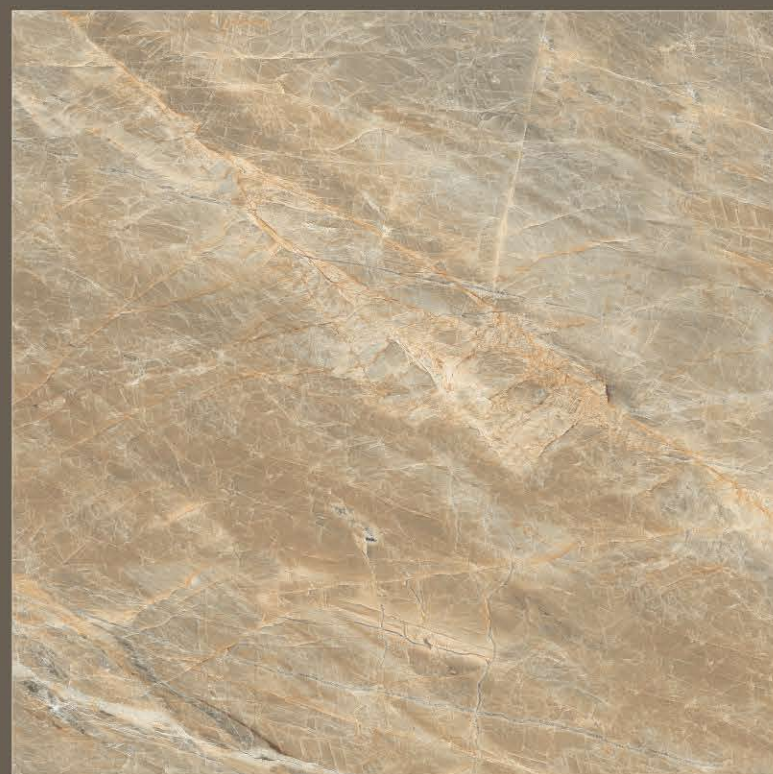

*Glossy Finish* | SIZE 600x600mm

MAJESTIC ONYX

MAKRANA WHITE

*Glossy Finish* | SIZE 600x600mm

MARMOUS BEIGE

MARMOUS NERO

*Glossy Finish* | SIZE 600x600mm

MAJSTIC BINCO