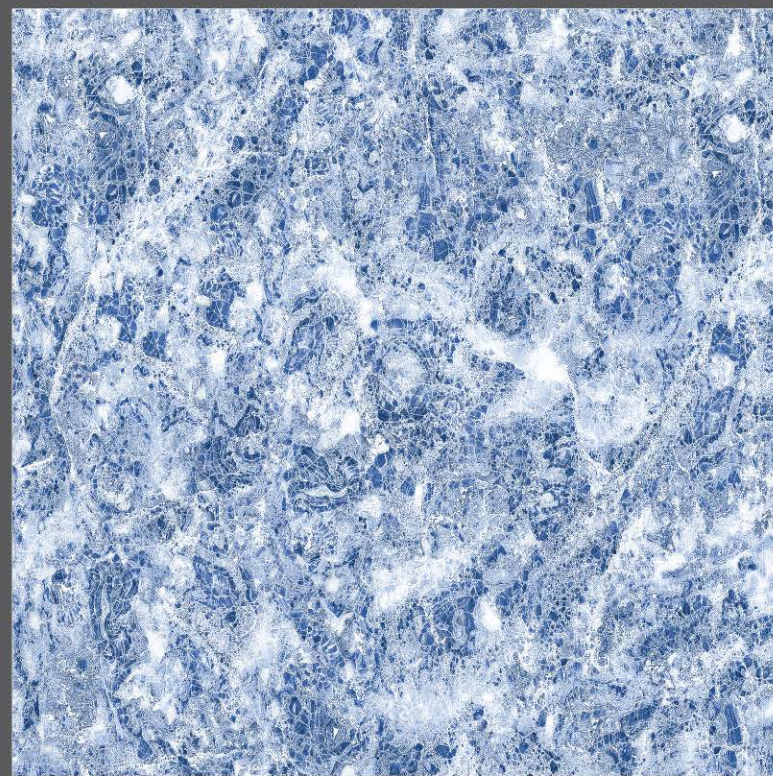

HONEY ONYX NATURAL

*Glossy Finish* | SIZE 600x600mm

MERCURY CREMA

MONTERO PEARL

*Glossy Finish* | SIZE 600x600mm

NAOS BRILLO LIENZO

PHANTOM BLACK

*Glossy Finish* | SIZE 600x600mm