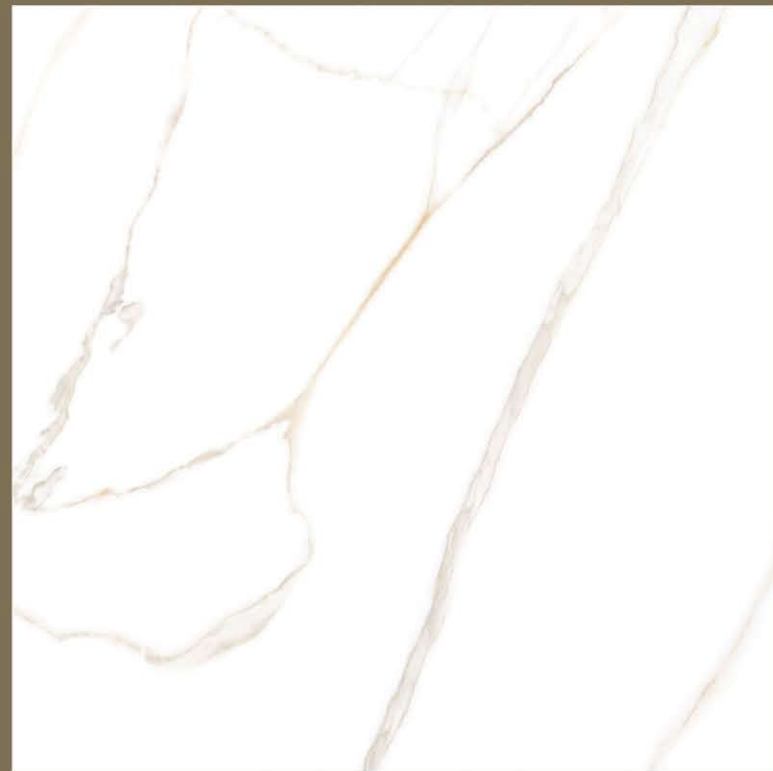

BOTTOCHINO CLASICO WHITE

MATRIX GRAY

*Glossy Finish* | SIZE  
600x600mm

BRECCIA BIANCO

CARMEL BEIGE

*Glossy Finish* | SIZE 600x600mm

CARRARA

DIANO WHITE