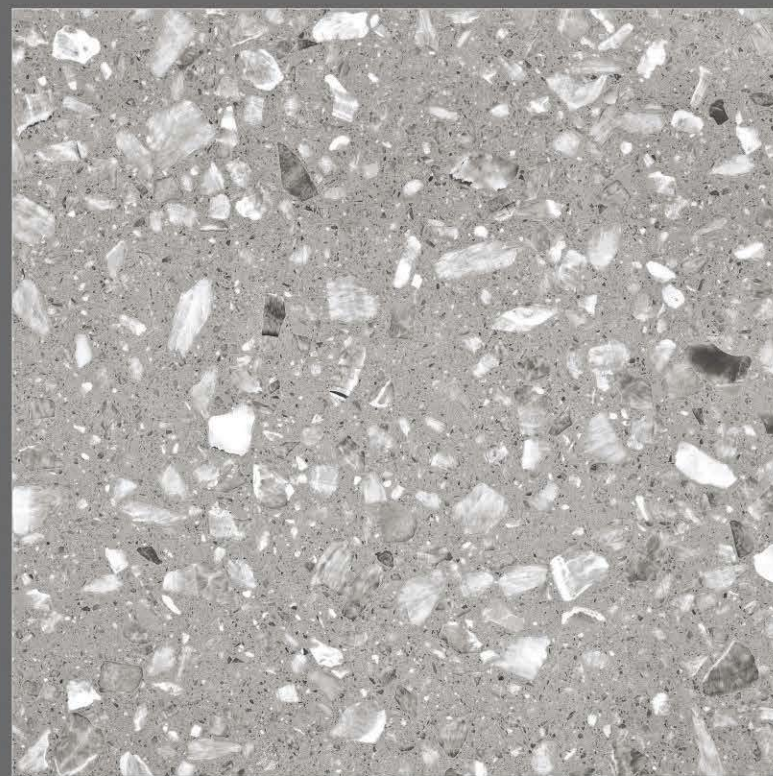

PIZZARO MINT