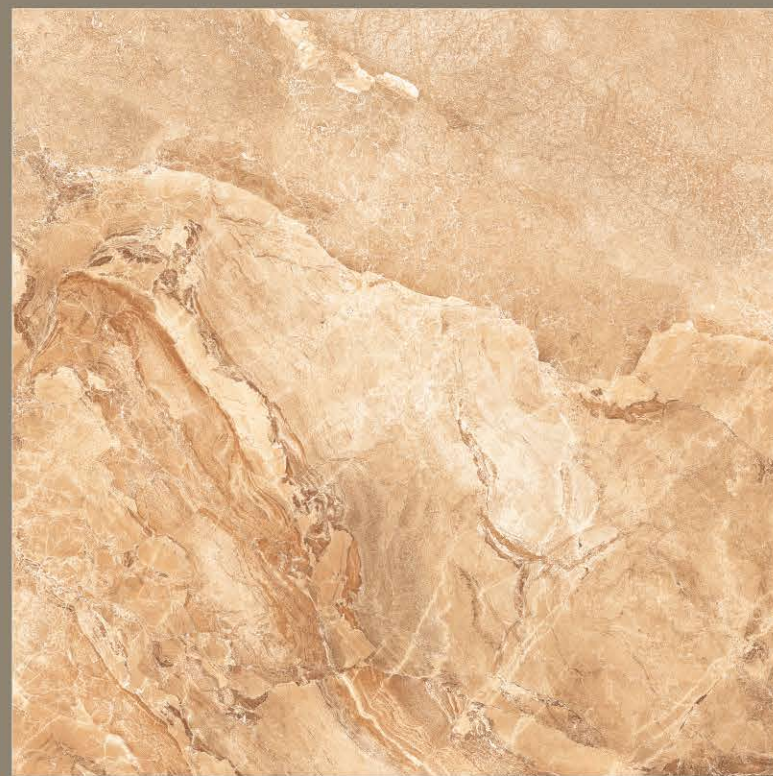

HONEY ONYX NATURAL

*Glossy Finish* | SIZE 600x600mm

MERCURY CREMA

MONTERO PEARL

*Glossy Finish* | SIZE 600x600mm

NAOS BRILLO LIENZO

PHANTOM BLACK

*Glossy Finish* | SIZE 600x600mm