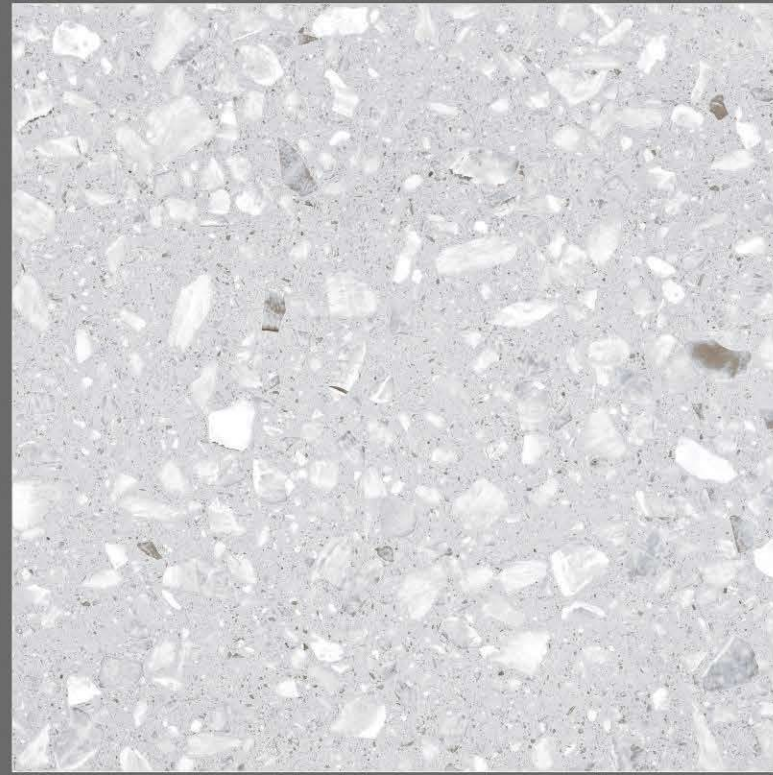

Glossy Finish | SIZE 600x600mm

PIZZARO LIGHT