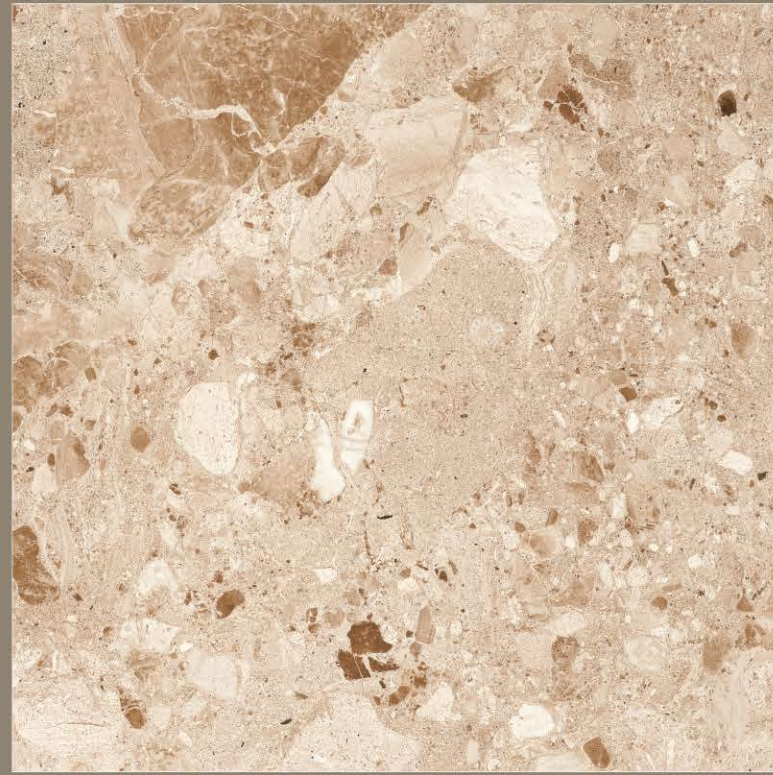

*Glossy Finish* | SIZE 600x600mm

BANTLY WHITE

ATHENA WHITE

*Glossy Finish* | SIZE 600x600mm

BIANCO CARRARA

*Glossy Finish* | SIZE 600x600mm

BRECCIA STONE BEIGE

BRECCIA STONE BLACK