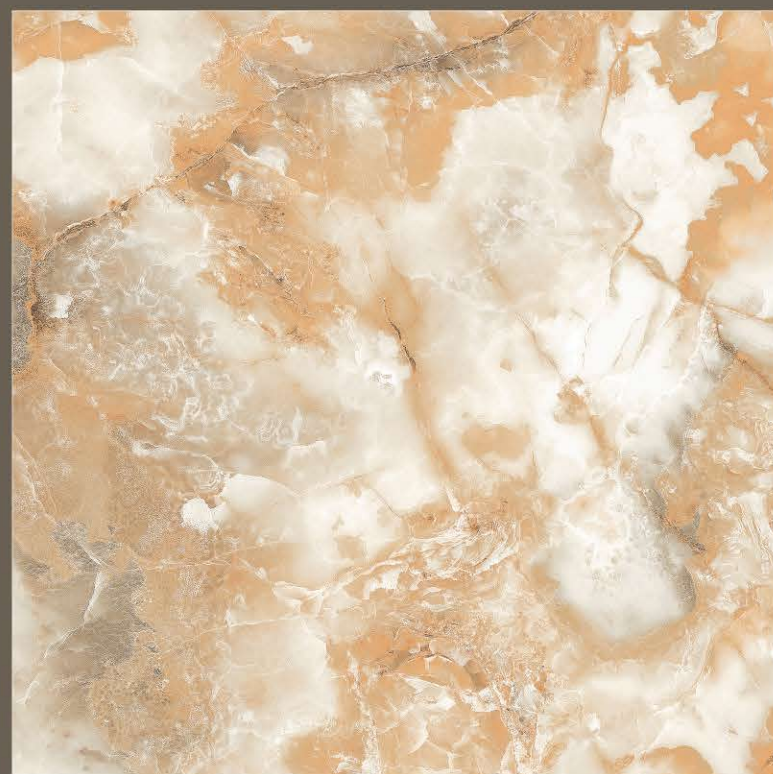

1003

BOTTOCHINO

*Glossy Finish* | SIZE 600x600mm

1126

GREY MARQUINA

*Glossy Finish* | SIZE 600x600mm

1147

ONYX GOLD