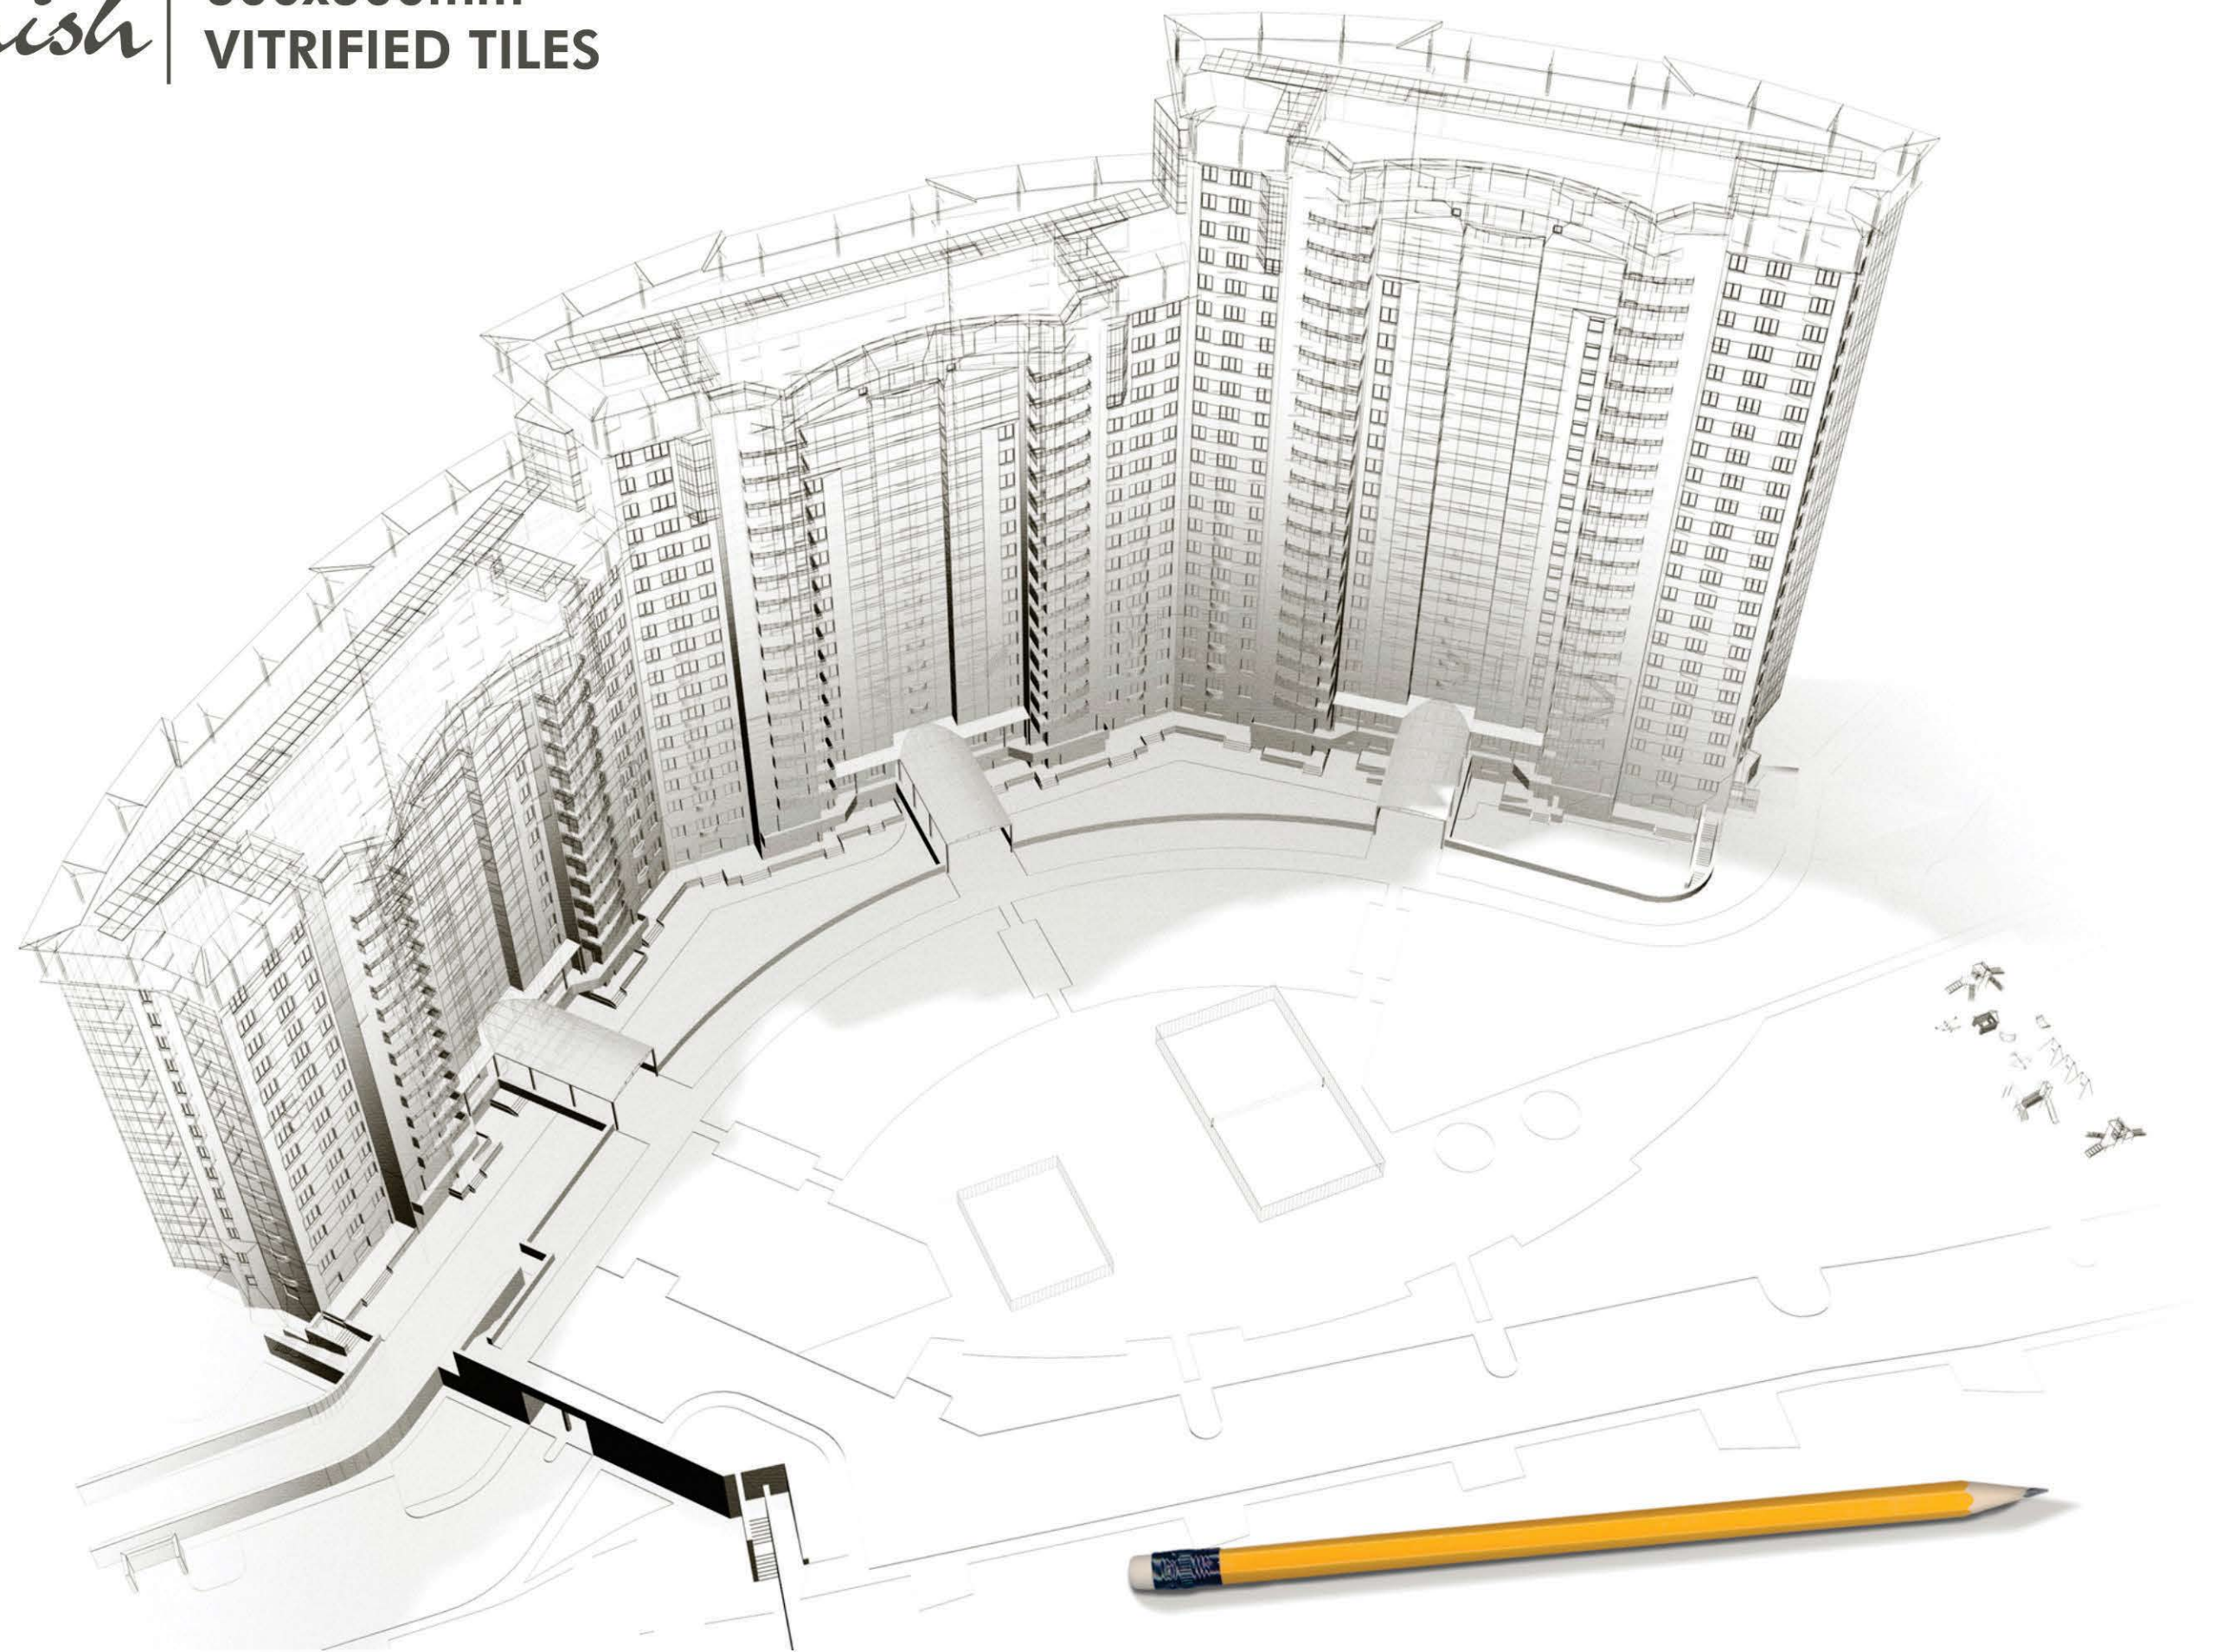

*Glossy Finish* | 600x600mm  
VITRIFIED TILES