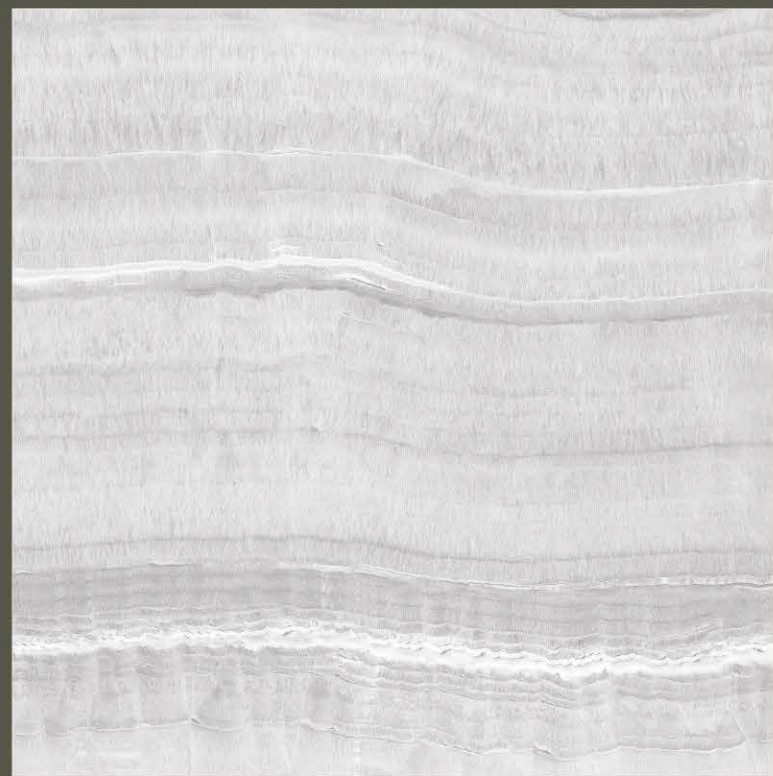

BOTTOCHINO CLASICO WHITE

MATRIX GRAY