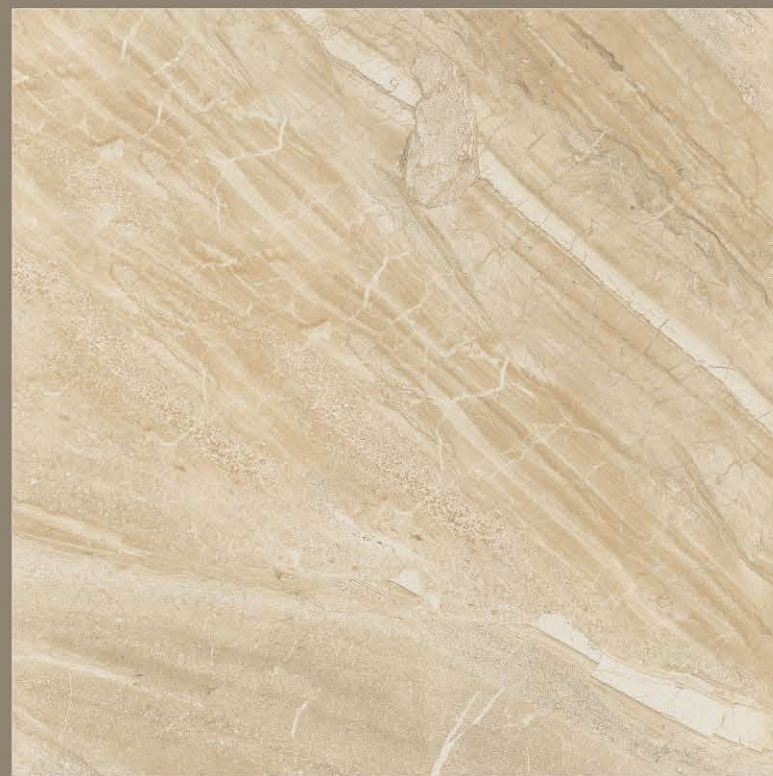

Glossy Finish | SIZE 600x600mm

GR 27 BEIGE