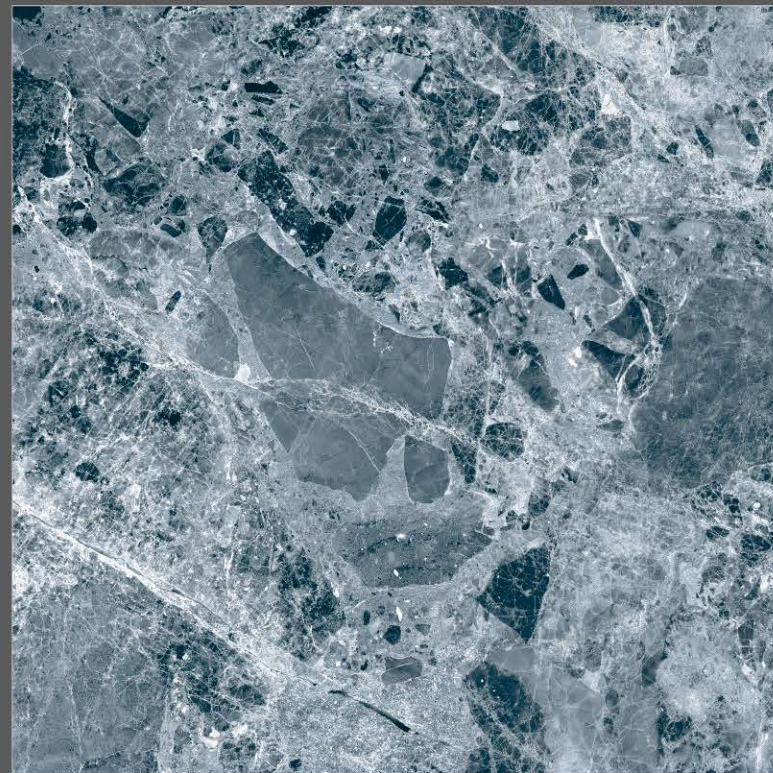

*Glossy Finish* | SIZE 600x600mm

CLOUDY BEIGE

ARMANI COPAR

*Glossy Finish* | SIZE 600x600mm

DC-2373

DYNA VERDE

*Glossy Finish* | SIZE 600x600mm

EB 1011