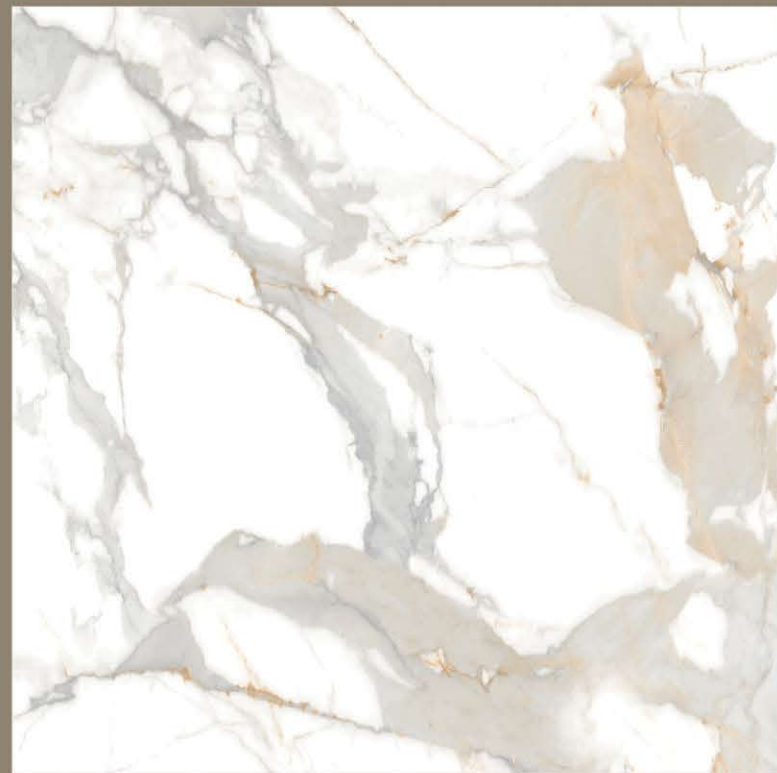

HONEY ONYX NATURAL

*Glossy Finish* | SIZE 600x600mm

MERCURY CREMA

MONTERO PEARL

*Glossy Finish* | SIZE 600x600mm

NAOS BRILLO LIENZO

PHANTOM BLACK

*Glossy Finish* | SIZE 600x600mm