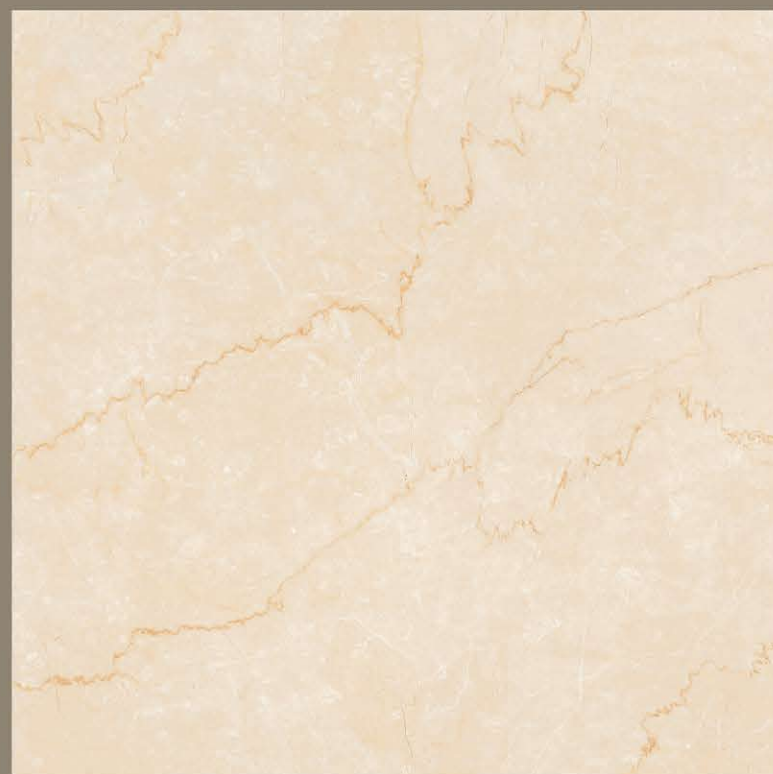

1003

BOTTOCHINO

*Glossy Finish* | SIZE 600x600mm

1126

GREY MARQUINA

*Glossy Finish* | SIZE 600x600mm

1147

ONYX GOLD