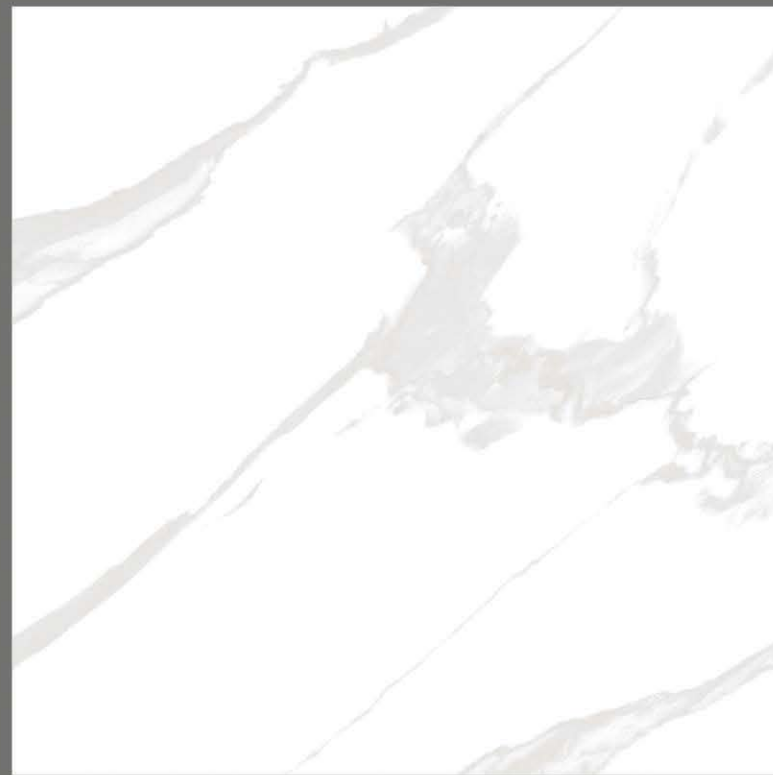

Glossy Finish | SIZE
600x600mm

SATVARIO COSTA