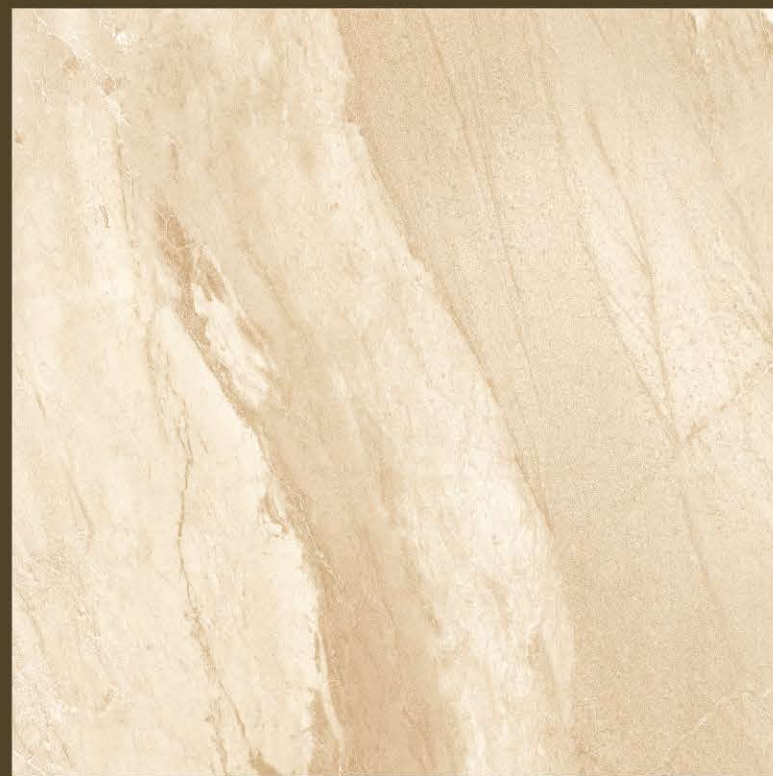

EMPERA CHARCOL

*Glossy Finish* | SIZE 600x600mm

FABIO CREMA

FANTASY BEIGE

*Glossy Finish* | SIZE 600x600mm

FLORITO BEIGE

ZAHARA YELLOW

*Glossy Finish* | SIZE 600x600mm