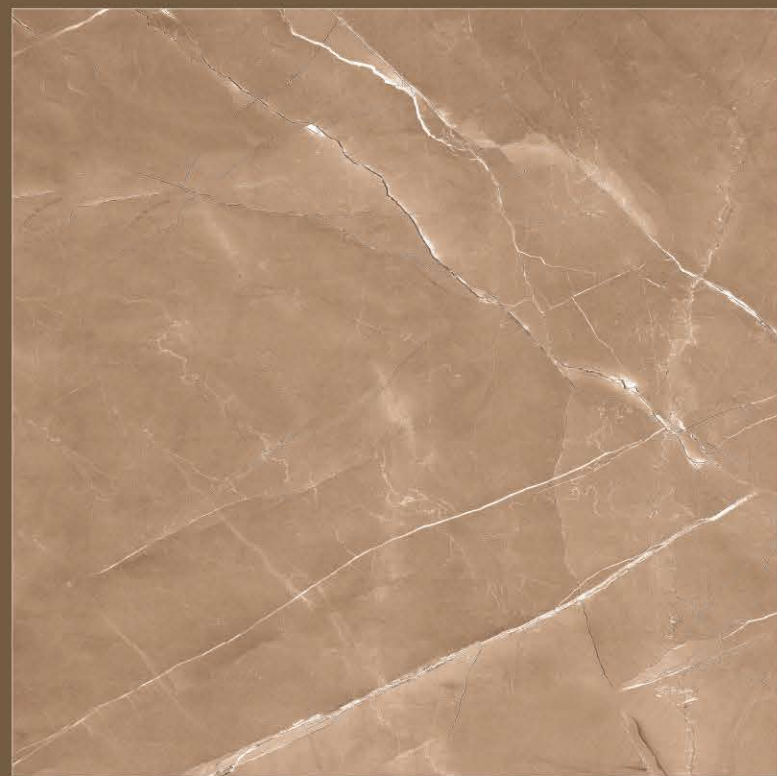

ARMANI COPAR