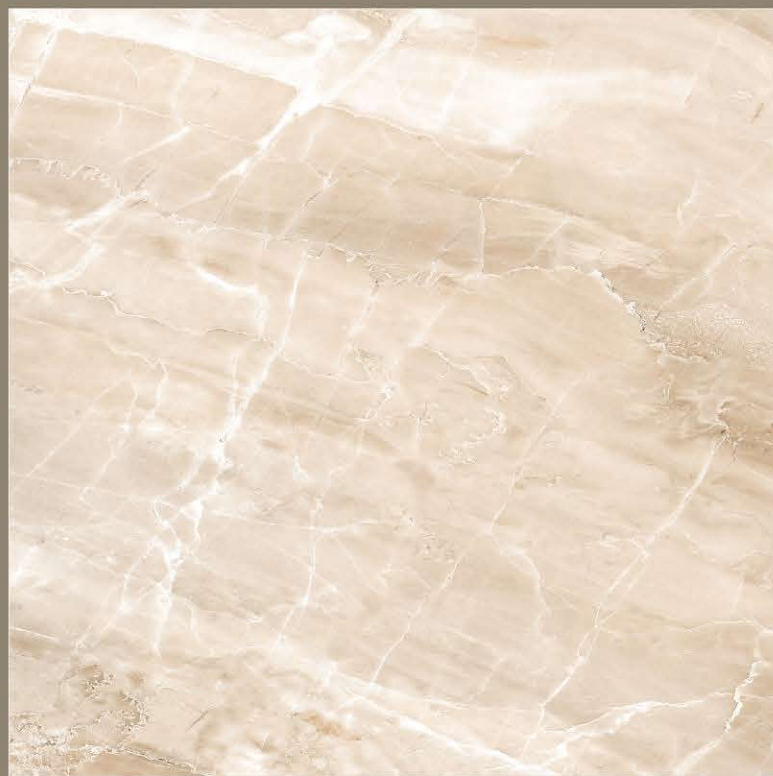

BRECCIA CAMBRIA